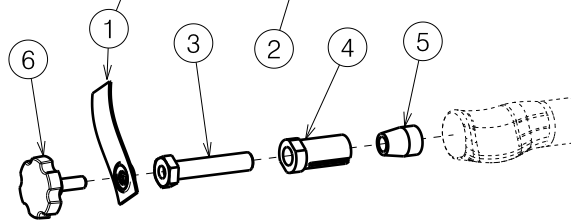

HANDLEBAR STRAP TRICYCLES
PASEK NA REKE

Material			
No.	Plan	Article	Quantity
1	---	2992344	1
2	X002527	1528300	1
3	X002530	1528600	1
4	X002531	1528700	1
5	---	1001580	1

COMPLEX HANDLEBAR STRAP TRICYCLES
PASEK Z MOCOWANIEM W NADGARSTKU

Material			
No.	Plan	Article	Quantity
1	---	2992344	1
2	---	2992345 (S)	1
	---	2993011 (M)	1
	---	2992346 (L)	1
3	X002527	1528300	1
4	X002530	1528600	1
5	X002531	1528700	1
6	---	1001580	1

1

GLOVE TRICYCLES
REKAWICZKI

Material			
No.	Plan	Article	Quantity
1	---	2992342 (S)	1
	---	2992341 (M)	1
	---	2992340 (L)	1

Only one side depicted
Pokazano tylko jedna strona

EP00173 / C

HANDLEBAR OPTIONS TRICYCLES
SPOSOBY POZYCJONOWANIA REKI NA KIEROWNICY