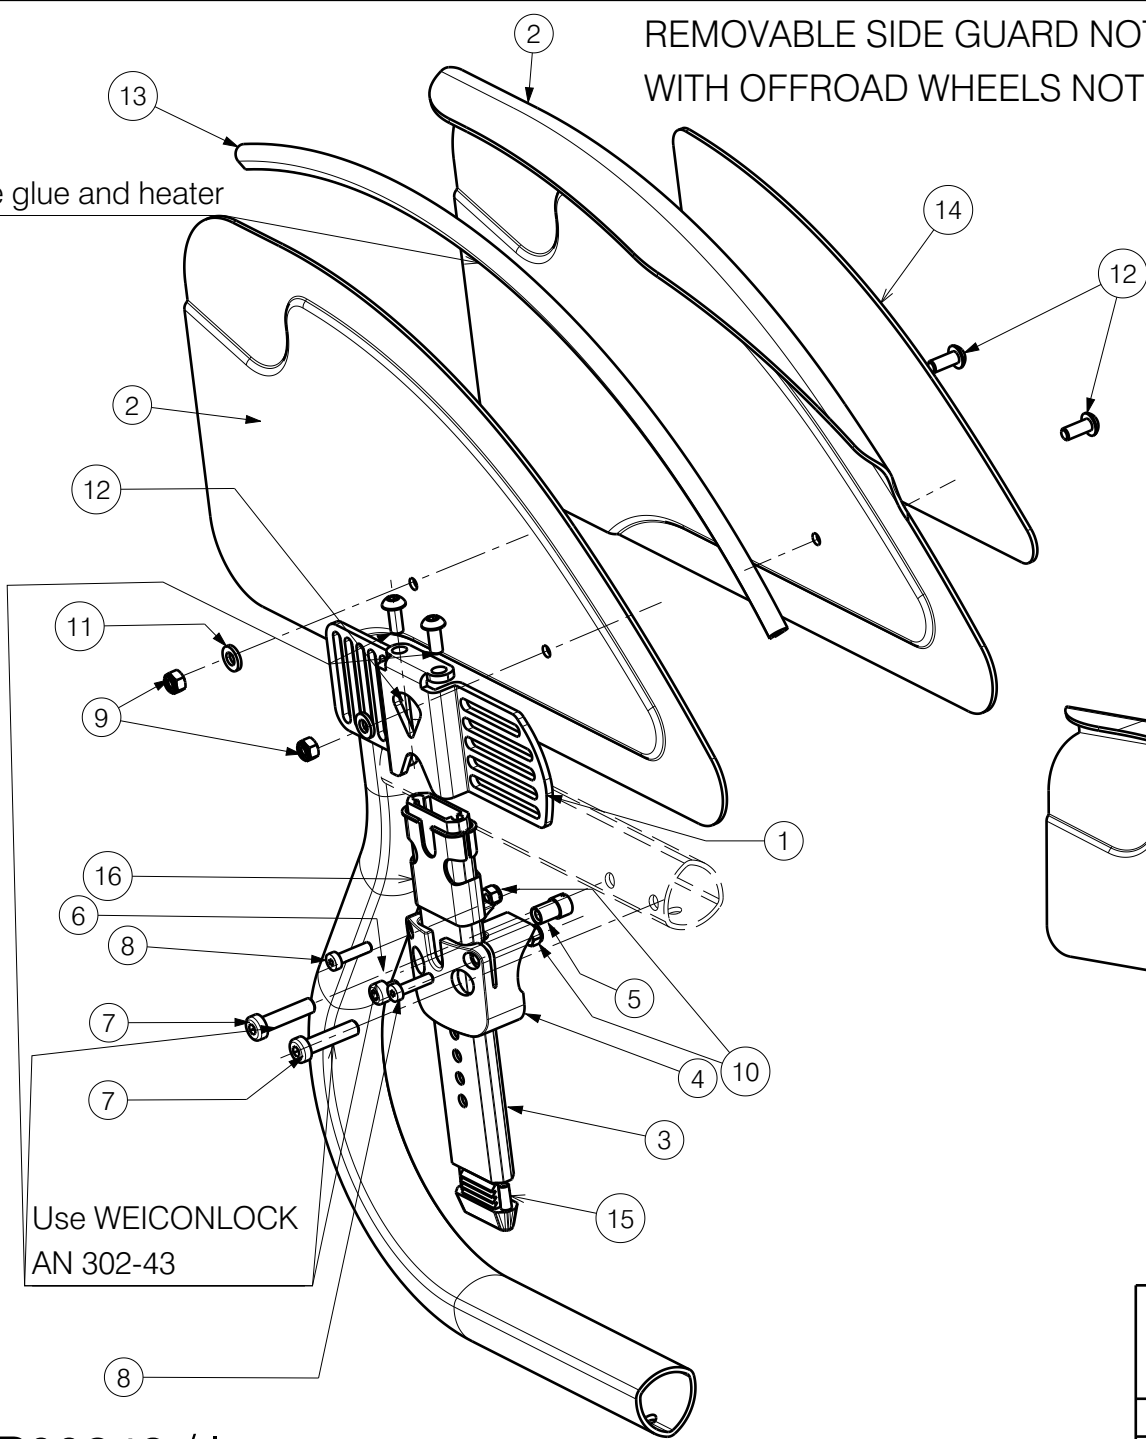

REMOVABLE SIDE GUARD NOT POSSIBLE WITH CAMBER 6°
 WITH OFFROAD WHEELS NOT POSSIBLE 4° AND 6°

Use glue and heater

Material			
No.	Plan	Article	Quantity
1	* YP08854(R)Small	2642254	1
	* YP08855(L)Small	2642354	1
	YP09262(R)Large	2642454	1
	YP09263(L)Large	2642554	1
2a	YP07443(R)	27635..	1
	YP07444(L)	27636..	1
2b	YP07999(R)	26176..	1
	YP08000(L)	26177..	1
2c	YP08874(R)	26550..	1
	YP08884(L)	26551..	1
2d	YP07446(R)	27637..	1
	YP07447(L)	27638..	1
2e	YP08487(R)	26178..	1
	YP08488(L)	26179..	1

* Use only with YP08874/YP08884

Degrease the screws before using the glue.

Use WEICONLOCK
AN 302-43

EP00248 / I

| For assembling use document S-PL.40.06

REMOVABLE SIDE GUARD TRIGO 36-50				Plan No. EP00248 / I
Scale: 1:3	Drafted	Verified	Confirmed	
Date	20/10/2017	19/08/2022	19/08/2022	
Initials	AS	AZ	TK	

2a (L)

2b (M)

2c (S)

2d (L)

2e (S)

Material			
No.	Plan	Article	Quantity
3	XP03353	GP27599	1
4	XP03056	GP23299	1
5	XP01730	GP11200	1
6	M5X6DIN912	1997822	1
7	M6x25	2994897	2
8	M4x16	2994070	2
9	NutM5black	2994006	2
10	NutM4	1001678	2
11	M5DIN125A	2994069	4
12	M5x12	2994074	4
13	---	1003299	0,8m
14	XP02274(R) (Large)	2996467	1
	XP02275(L) (Large)	2996468	1
	XP02272(R) (Small)	2996465	1
	XP02273(L) (Small)	2996466	1
15	XP03080	2996656	1
16	XP03091	2996662	1

| For assembling use document S-PL.40.06

EP00248 / I

REMOVABLE SIDE GUARD TRIGO 36-50				Plan No.
				EP00248 / I
Scale: 1:3	Drafted	Verified	Confirmed	
Date	20/10/2017	19/08/2022	19/08/2022	
Initials	AS	AZ	TK	