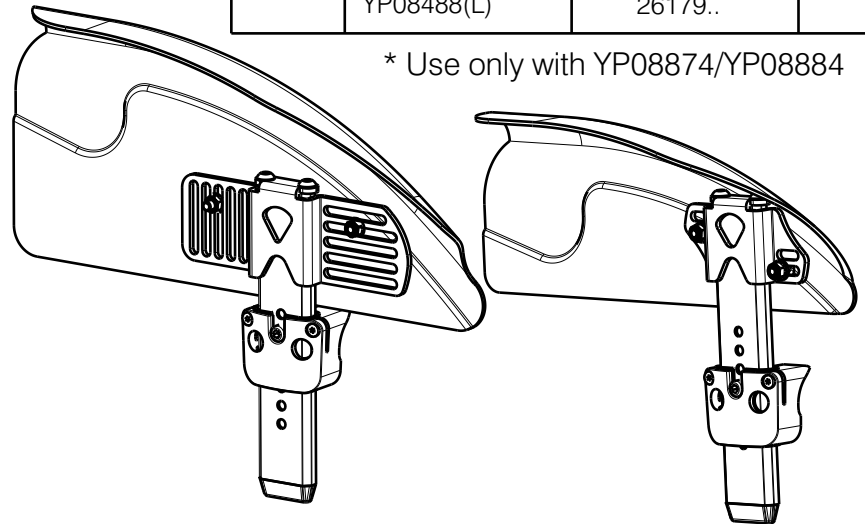

REMOVABLE SIDE GUARD NOT POSSIBLE WITH CAMBER 6°
 WITH OFFROAD WHEELS NOT POSSIBLE 4° AND 6°

Use glue and heater

Material			
No.	Plan	Article	Quantity
1	* YP08854(R)Small	2642254	1
	* YP08855(L)Small	2642354	1
	YP09262(R)Large	2642454	1
	YP09263(L)Large	2642554	1
2a	YP07443(R)	27635..	1
	YP07444(L)	27636..	1
2b	YP07999(R)	26176..	1
	YP08000(L)	26177..	1
2c	YP08874(R)	26550..	1
	YP08884(L)	26551..	1
2d	YP07446(R)	27637..	1
	YP07447(L)	27638..	1
2e	YP08487(R)	26178..	1
	YP08488(L)	26179..	1

* Use only with YP08874/YP08884

Degrease the screws before using the glue.

Use WEICONLOCK
AN 302-43

EP00248 / I

| For assembling use document S-PL.40.06

REMOVABLE SIDE GUARD TRIGO 36-50				Plan No. EP00248 / I
Scale: 1:3	Drafted	Verified	Confirmed	
Date	20/10/2017	19/08/2022	19/08/2022	
Initials	AS	AZ	TK	

| For assembling use document S-PL.40.06

EP00248 / I

REMOVABLE SIDE GUARD TRIGO 36-50				Plan No.
				EP00248 / I
Scale: 1:3	Drafted	Verified	Confirmed	
Date	20/10/2017	19/08/2022	19/08/2022	
Initials	AS	AZ	TK	