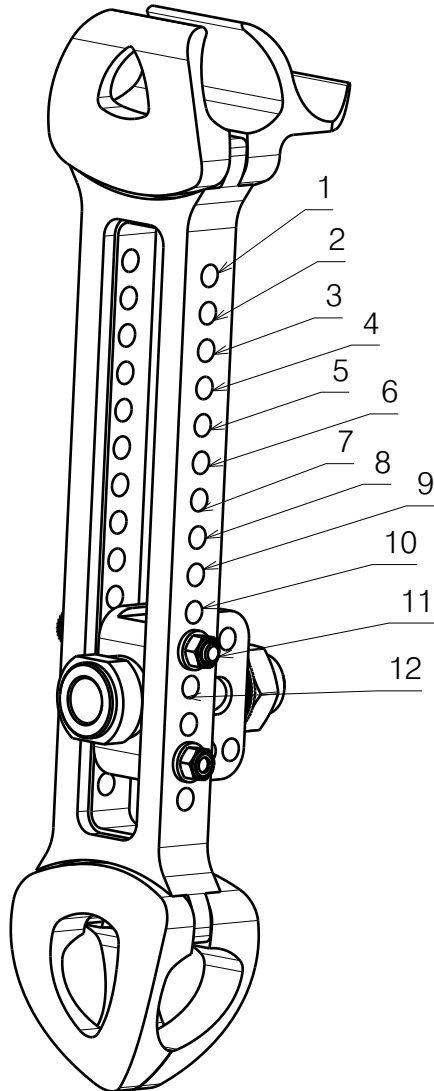

* Use only with YP08874/YP08884

Degrease the screws before using the glue.

Use WEICONLOCK
AN 302-43

EP00248 / I

| For assembling use document S-PL.40.06

REMOVABLE SIDE GUARD TRIGO 36-50				Plan No. EP00248 / I
Scale: 1:3	Drafted	Verified	Confirmed	
Date	20/10/2017	19/08/2022	19/08/2022	
Initials	AS	AZ	TK	

2a (L)

2b (M)

2c (S)

2d (L)

2e (S)

Material			
No.	Plan	Article	Quantity
3	XP03353	GP27599	1
4	XP03056	GP23299	1
5	XP01730	GP11200	1
6	M5X6DIN912	1997822	1
7	M6x25	2994897	2
8	M4x16	2994070	2
9	NutM5black	2994006	2
10	NutM4	1001678	2
11	M5DIN125A	2994069	4
12	M5x12	2994074	4
13	---	1003299	0,8m
14	XP02274(R) (Large)	2996467	1
	XP02275(L) (Large)	2996468	1
	XP02272(R) (Small)	2996465	1
	XP02273(L) (Small)	2996466	1
15	XP03080	2996656	1
16	XP03091	2996662	1

| For assembling use document S-PL.40.06

EP00248 / I

REMOVABLE SIDE GUARD TRIGO 36-50				Plan No.
				EP00248 / I
Scale: 1:3	Drafted	Verified	Confirmed	
Date	20/10/2017	19/08/2022	19/08/2022	
Initials	AS	AZ	TK	

SEAT HEIGHT REAR 36-50																						
	315	325	335	345	355	365	375	385	395	405	415	425	435	445	455	465	475	485	495	505	515	525
18"		3	4	5	6	7	8	9	10	11	12											
20"			1	2	3	4	5	6	7	8	9	10	11	12								
22"					1	2	3	4	5	6	7	8	9	10	11	12						
24"								1	2	3	4	5	6	7	8	9	10	11	12			
26"											1	2	3	4	5	6	7	8	9	10	11	12