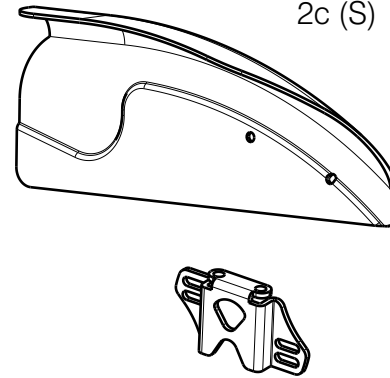

REMOVABLE SIDE GUARD NOT POSSIBLE WITH CAMBER 6°
 WITH OFFROAD WHEELS NOT POSSIBLE 4° AND 6°

Use glue and heater

Material			
No.	Plan	Article	Quantity
1	* YP08854(R)Small	2642254	1
	* YP08855(L)Small	2642354	1
	YP09262(R)Large	2642454	1
	YP09263(L)Large	2642554	1
2a	YP07443(R)	27635..	1
	YP07444(L)	27636..	1
2b	YP07999(R)	26176..	1
	YP08000(L)	26177..	1
2c	YP08874(R)	26550..	1
	YP08884(L)	26551..	1
2d	YP07446(R)	27637..	1
	YP07447(L)	27638..	1
2e	YP08487(R)	26178..	1
	YP08488(L)	26179..	1

* Use only with YP08874/YP08884

Degrease the screws before using the glue.

Use WEICONLOCK
AN 302-43

EP00248 / I

| For assembling use document S-PL.40.06

REMOVABLE SIDE GUARD TRIGO 36-50				Plan No. EP00248 / I
Scale: 1:3	Drafted	Verified	Confirmed	
Date	20/10/2017	19/08/2022	19/08/2022	
Initials	AS	AZ	TK	

2a (L)

2b (M)

2c (S)

2d (L)

2e (S)

Material			
No.	Plan	Article	Quantity
3	XP03353	GP27599	1
4	XP03056	GP23299	1
5	XP01730	GP11200	1
6	M5X6DIN912	1997822	1
7	M6x25	2994897	2
8	M4x16	2994070	2
9	NutM5black	2994006	2
10	NutM4	1001678	2
11	M5DIN125A	2994069	4
12	M5x12	2994074	4
13	---	1003299	0,8m
14	XP02274(R) (Large)	2996467	1
	XP02275(L) (Large)	2996468	1
	XP02272(R) (Small)	2996465	1
	XP02273(L) (Small)	2996466	1
15	XP03080	2996656	1
16	XP03091	2996662	1