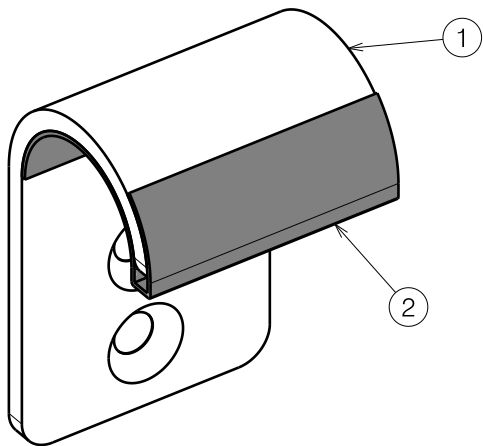

Complete set 1914373

Material			
No.	Plan	Article	Quantity
1	Y021630	2013104	4
2	Rear Right	1914359	1
3	Y022626	2043504	4
4	Front	1914357	2
5	Rear Left	1914358	1
6	Size 39	1914364	1
	Size 42	1914365	1
	Size 44	1914366	1
	Size 46	1914367	1
	Size 48	1914368	1
	Size 50	1914369	1
	Size 53	1914370	1
	Size 56	1914371	1
	Size 60	1914372	1
7	M6 DIN985	1001680	4
8	M6 DIN125A	1001564	4
9	M6x20 ISO7380	1006999	8
10	M6x16 DIN7991	1994752	4

Sheet 1/2

E001078 / B

L16/L45 ADJUSTABLE SEAT V-SERIES				Plan No.
				E001078 / B
Scale: 1:4	Drafted	Verified	Confirmed	
Date	25/09/2017	04/05/2018	04/05/2018	
Initials	SD	SD	PJ	

1914357 Front Hook

1914358 Rear Left Hook

E001078 / B

Sheet 2/2

L16/L45 ADJUSTABLE SEAT V-SERIES				Plan No.
				E001078 / B
Scale: 1:4	Drafted	Verified	Confirmed	
Date	25/09/2017	04/05/2018	04/05/2018	
Initials	SD	SD	PJ	