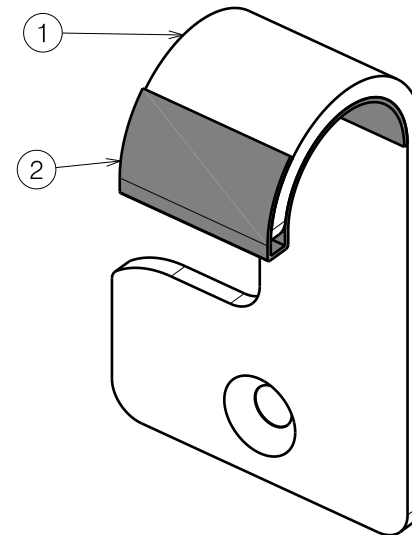

Sheet 1/2

E001078 / B

L16/L45 ADJUSTABLE SEAT V-SERIES				Plan No.
				E001078 / B
Scale: 1:4	Drafted	Verified	Confirmed	
Date	25/09/2017	04/05/2018	04/05/2018	
Initials	SD	SD	PJ	

1914357 Front Hook

1914358 Rear Left Hook

1915359 Rear Right Hook

1914357			
No.	Plan	Article	Quantity
1	Y022627	2043604	1
2	X005747	1914354	1

1914358			
No.	Plan	Article	Quantity
1	Y022628	2043704	1
2	X005748	1914355	1

1914359			
No.	Plan	Article	Quantity
1	Y022316	2043804	1
2	X005748	1914355	1

E001078 / B

Sheet 2/2

L16/L45 ADJUSTABLE SEAT V-SERIES				Plan No.
				E001078 / B
Scale: 1:4	Drafted	Verified	Confirmed	
Date	25/09/2017	04/05/2018	04/05/2018	
Initials	SD	SD	PJ	