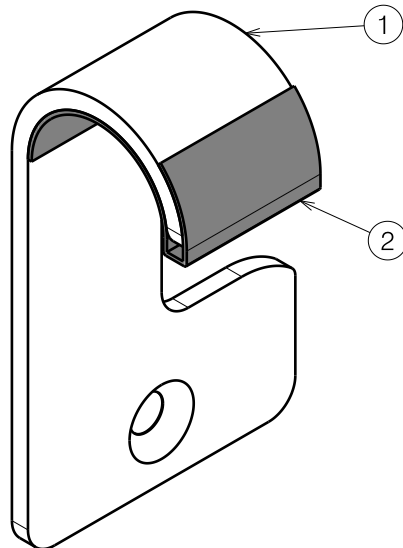

Complete set 1914373

Material			
No.	Plan	Article	Quantity
1	Y021630	2013104	4
2	Rear Right	1914359	1
3	Y022626	2043504	4
4	Front	1914357	2
5	Rear Left	1914358	1
6	Size 39	1914364	1
	Size 42	1914365	1
	Size 44	1914366	1
	Size 46	1914367	1
	Size 48	1914368	1
	Size 50	1914369	1
	Size 53	1914370	1
	Size 56	1914371	1
	Size 60	1914372	1
7	M6 DIN985	1001680	4
8	M6 DIN125A	1001564	4
9	M6x20 ISO7380	1006999	8
10	M6x16 DIN7991	1994752	4

Sheet 1/2

E001078 / B

L16/L45 ADJUSTABLE SEAT V-SERIES				Plan No.
				E001078 / B
Scale: 1:4	Drafted	Verified	Confirmed	
Date	25/09/2017	04/05/2018	04/05/2018	
Initials	SD	SD	PJ	

1914357 Front Hook

1914358 Rear Left Hook

1915359 Rear Right Hook

1914357			
No.	Plan	Article	Quantity
1	Y022627	2043604	1
2	X005747	1914354	1

1914358			
No.	Plan	Article	Quantity
1	Y022628	2043704	1
2	X005748	1914355	1

1914359			
No.	Plan	Article	Quantity
1	Y022316	2043804	1
2	X005748	1914355	1

E001078 / B

Sheet 2/2

L16/L45 ADJUSTABLE SEAT V-SERIES				Plan No.
				E001078 / B
Scale: 1:4	Drafted	Verified	Confirmed	
Date	25/09/2017	04/05/2018	04/05/2018	
Initials	SD	SD	PJ	