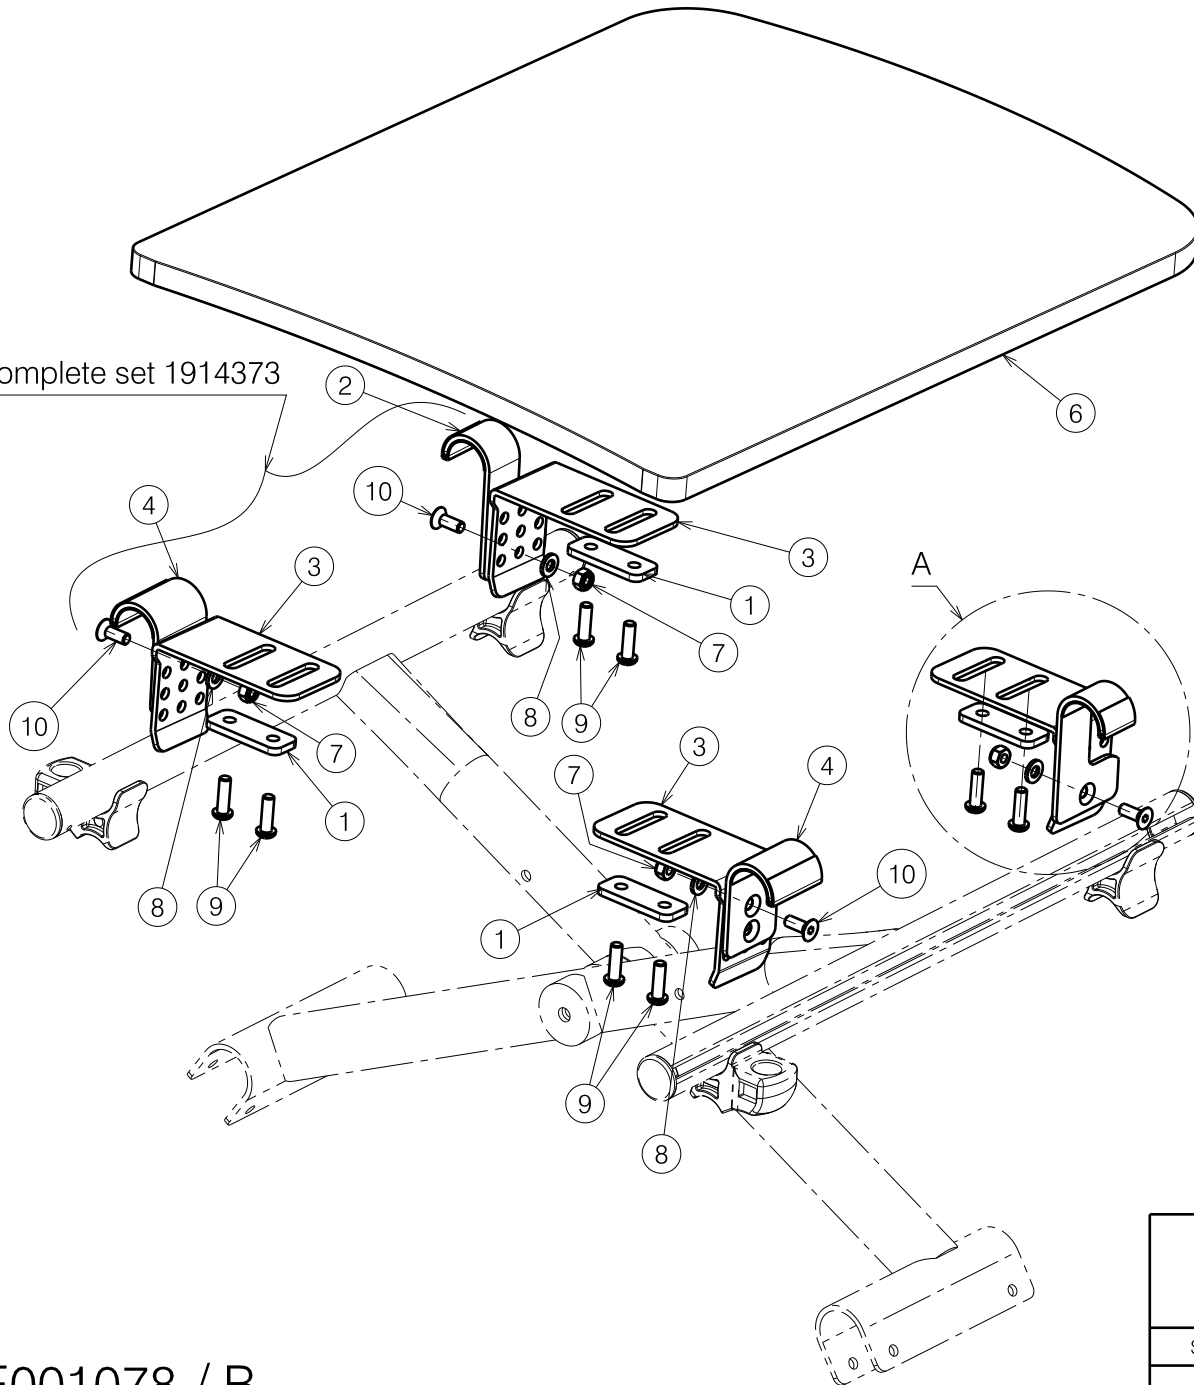

Complete set 1914373

Material			
No.	Plan	Article	Quantity
1	Y021630	2013104	4
2	Rear Right	1914359	1
3	Y022626	2043504	4
4	Front	1914357	2
5	Rear Left	1914358	1
6	Size 39	1914364	1
	Size 42	1914365	1
	Size 44	1914366	1
	Size 46	1914367	1
	Size 48	1914368	1
	Size 50	1914369	1
	Size 53	1914370	1
	Size 56	1914371	1
	Size 60	1914372	1
7	M6 DIN985	1001680	4
8	M6 DIN125A	1001564	4
9	M6x20 ISO7380	1006999	8
10	M6x16 DIN7991	1994752	4

Sheet 1/2

E001078 / B

L16/L45 ADJUSTABLE SEAT V-SERIES				Plan No.
				E001078 / B
Scale: 1:4	Drafted	Verified	Confirmed	
Date	25/09/2017	04/05/2018	04/05/2018	
Initials	SD	SD	PJ	

1914357 Front Hook

1914358 Rear Left Hook

1915359 Rear Right Hook

1914357			
No.	Plan	Article	Quantity
1	Y022627	2043604	1
2	X005747	1914354	1

1914358			
No.	Plan	Article	Quantity
1	Y022628	2043704	1
2	X005748	1914355	1

1914359			
No.	Plan	Article	Quantity
1	Y022316	2043804	1
2	X005748	1914355	1

E001078 / B

Sheet 2/2

L16/L45 ADJUSTABLE SEAT V-SERIES				Plan No.
				E001078 / B
Scale: 1:4	Drafted	Verified	Confirmed	
Date	25/09/2017	04/05/2018	04/05/2018	
Initials	SD	SD	PJ	