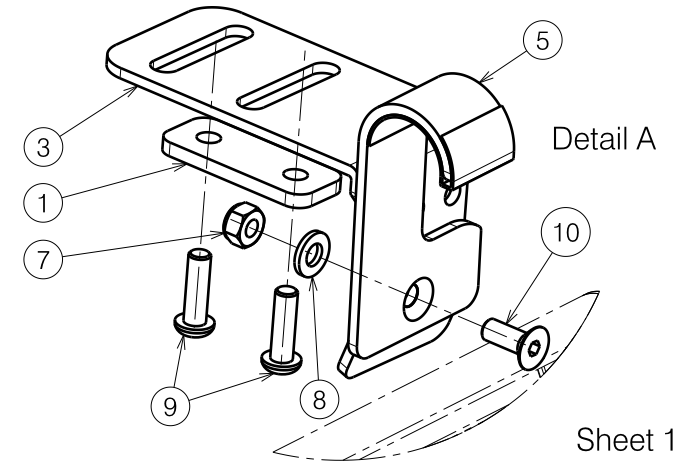

Complete set 1914373

Material			
No.	Plan	Article	Quantity
1	Y021630	2013104	4
2	Rear Right	1914359	1
3	Y022626	2043504	4
4	Front	1914357	2
5	Rear Left	1914358	1
6	Size 39	1914364	1
	Size 42	1914365	1
	Size 44	1914366	1
	Size 46	1914367	1
	Size 48	1914368	1
	Size 50	1914369	1
	Size 53	1914370	1
	Size 56	1914371	1
	Size 60	1914372	1
7	M6 DIN985	1001680	4
8	M6 DIN125A	1001564	4
9	M6x20 ISO7380	1006999	8
10	M6x16 DIN7991	1994752	4

Sheet 1/2

E001078 / B

L16/L45 ADJUSTABLE SEAT V-SERIES				Plan No.
				E001078 / B
Scale: 1:4	Drafted	Verified	Confirmed	
Date	25/09/2017	04/05/2018	04/05/2018	
Initials	SD	SD	PJ	

1914357 Front Hook

1914358 Rear Left Hook

E001078 / B

Sheet 2/2

L16/L45 ADJUSTABLE SEAT V-SERIES				Plan No.
				E001078 / B
Scale: 1:4	Drafted	Verified	Confirmed	
Date	25/09/2017	04/05/2018	04/05/2018	
Initials	SD	SD	PJ	