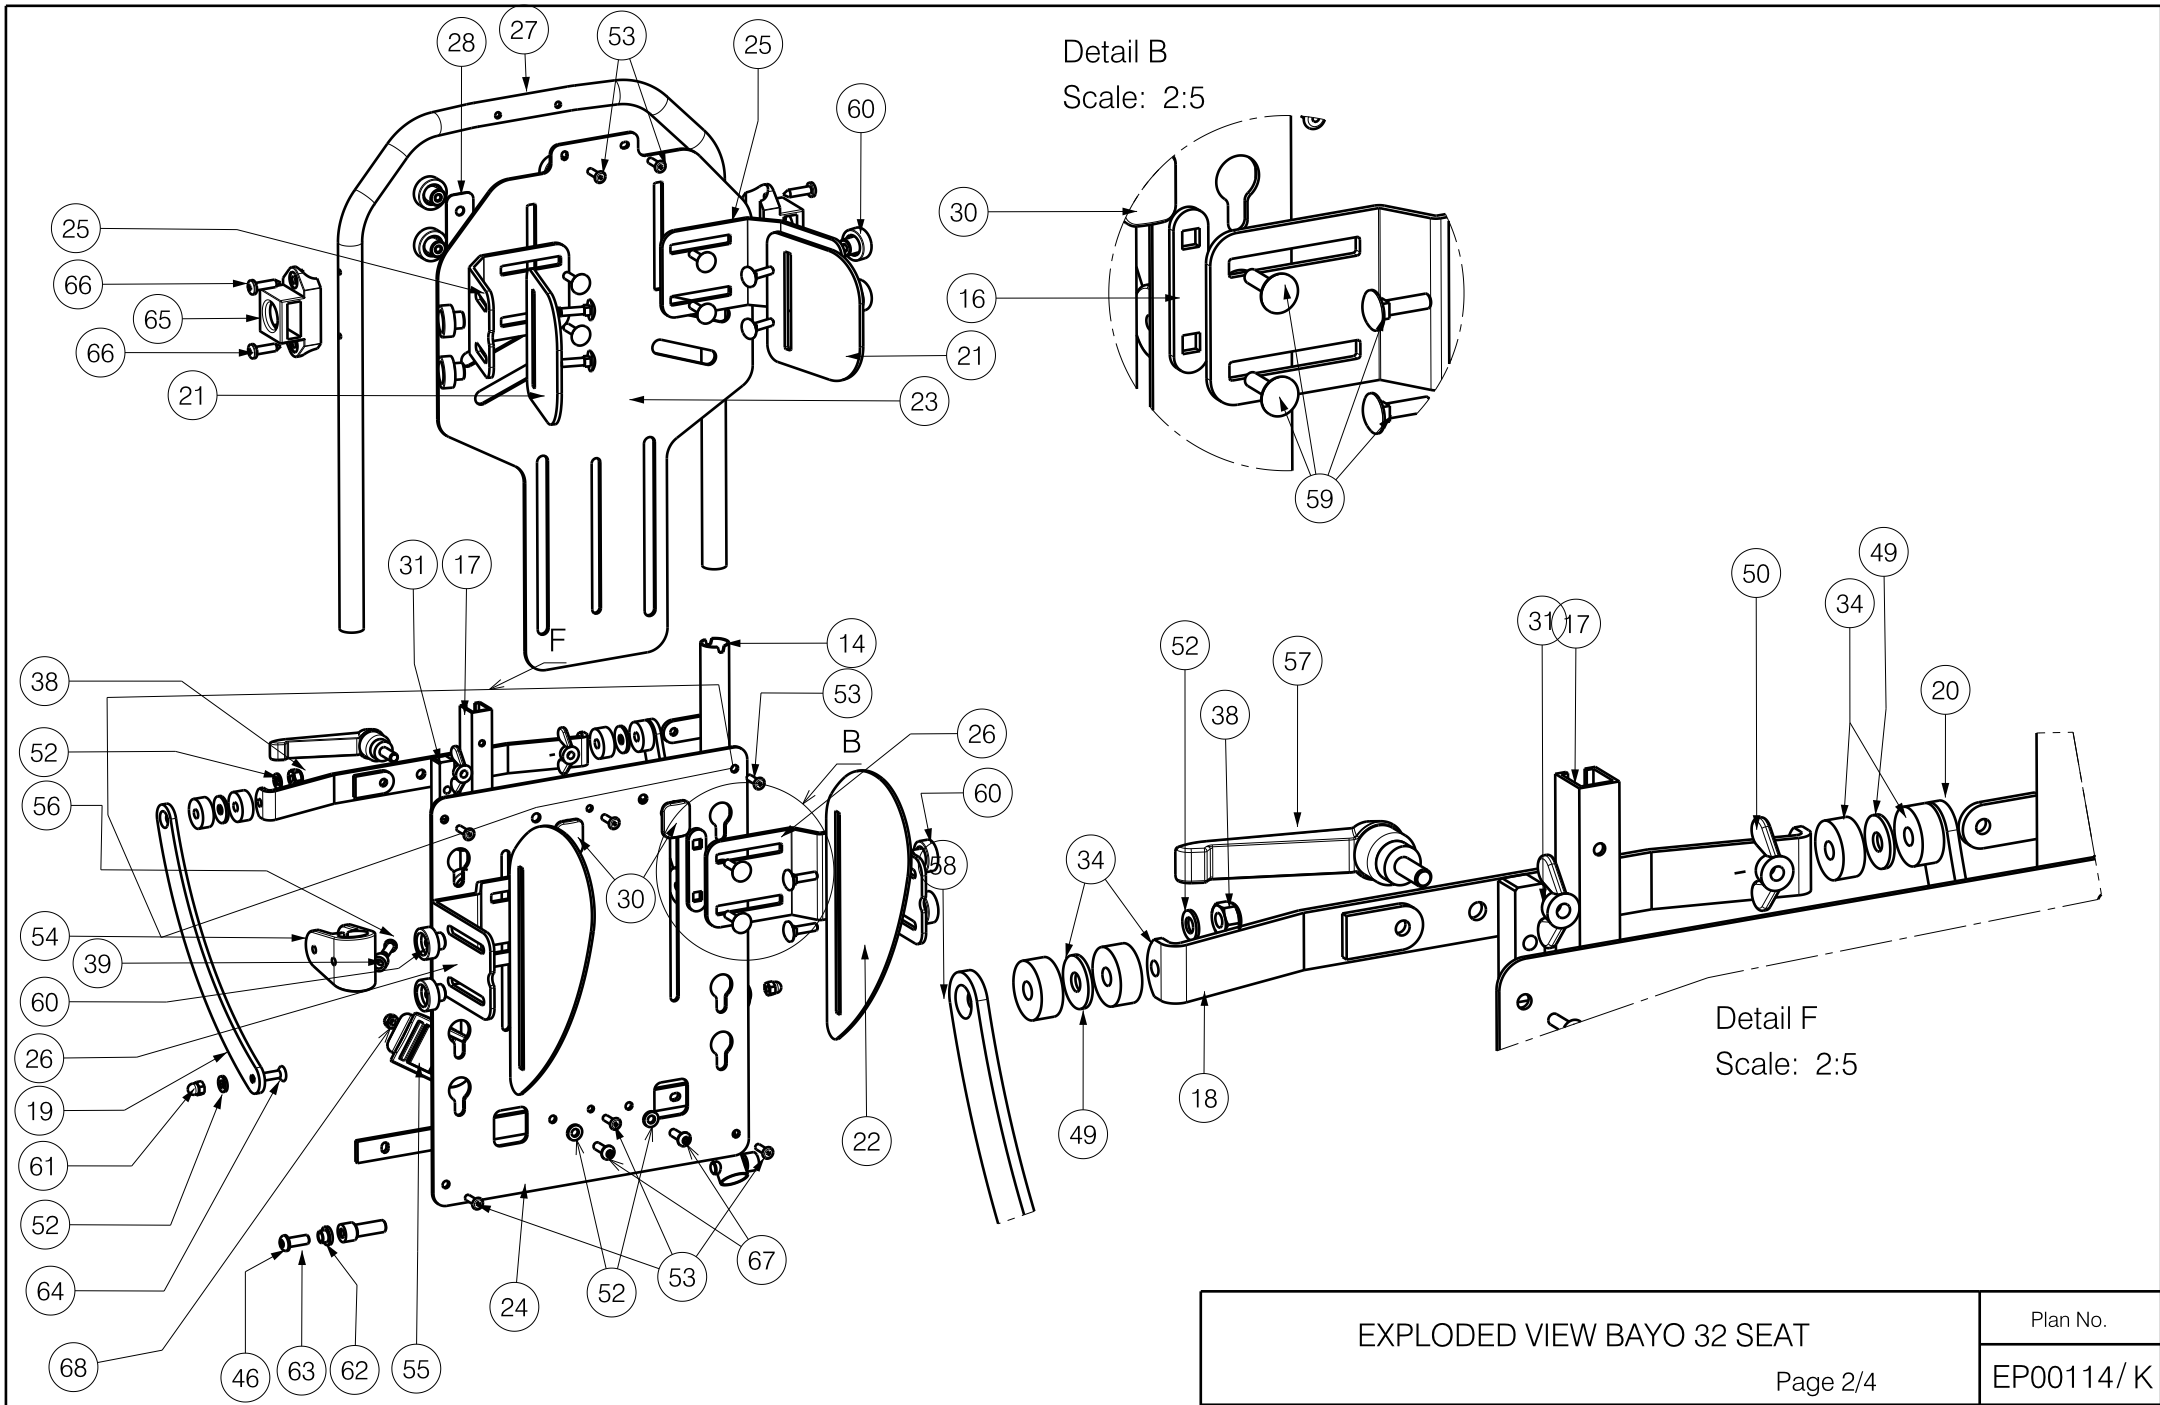

EP00114 / K

EXPLODED VIEW BAYO 32 SEAT				Plan No.
				EP00114 / K
Page 1/4				
Scale: 1:5	Drafted	Verified	Confirmed	
Date	20/05/2013	06/04/2018	06/04/2018	
Initials	WM	AZ	TK	

EP00114 / K

EXPLODED VIEW BAYO 32 SEAT				Plan No.
Page 2/4				EP00114 / K
Scale: 1:4	Drafted	Verified	Confirmed	
Date	20/05/2013	06/04/2018	06/04/2018	
Initials	WM	AZ	TK	

Material			
No.	Plan	Article	Quantity
1	YP04276	2850106	1
2	YP04270	2850006	1
3	YP04286	2850206	1
4	YP04287	2850306	1
5	YP00067	18233...	1
6	YP00511	18153...	2
7	YP00517	1815600	2
8	YP04262	2852506	2
9	YP04808	2889406	1
10	YP04299	28526...	2
11	YP04301	2851700	2
12	YP04309	28512...	1
13	YP04334	28516...	1
14	YP04601	2883306	1
15	YP00501	1823606	2
16	YP04320	2852306	2
17	YP04637	28720..	1
18	YP00485	1814306	1
19	YP00564	18165...	1
20	YP00566	18162...	1
21	YP04259	2853106	2
22	YP04261	2852906	2
23	YP04263	2852106	1
24	YP04264	2852206	1
25	YP04295	28530...	2
26	YP04297	28527...	2
27	YP04312	2852006	1
28	YP04319	2852406	4
29	XP00127	1815900	2
30	XP00140	2990097	6
31	XP00124	1823700	1
32	XP00142	1823800	1
33	XP01286	2992329	2
34	XP00099	2990067	4
35	XP00817	2991001	1
36	X000586	1005742	6
37	X002396	1003675	2
38	M6	1001680	10

Material			
No.	Plan	Article	Quantity
39	---	1004550	4
40	---	1006057	4
41	---	1008492	4
42	---	1996843	2
43	---	2990091	2
44	---	2990105	4
45	---	1001585	4
46	---	1008459	12
47	---	2990104	2
48	---	1000973	24
49	---	2990046	4
50	---	1001520	6
51	---	1994752	4
52	---	1001550	4
53	---	1001584	8
54	---	2990086	2
55	---	2992529	2
56	---	1003897	2
57	---	1009933	1
58	---	2990114	2
59	---	2991056	20
60	---	2991057	20
61	---	1992804	2
62	XP01127	2990164	2
63	---	1001564	2
64	---	2993658	2
65	---	2990099	2
66	---	2990326	4
67	M5x16	1006112	2
68	---	1001679	2
69	---	2992356	2

EP00114 / K

EXPLODED VIEW BAYO 32 SEAT				Plan No.
				EP00114 / K
Scale: 1:5	Drafted	Verified	Confirmed	
Date	20/05/2013	06/04/2018	06/04/2018	
Initials	WM	AZ	TK	