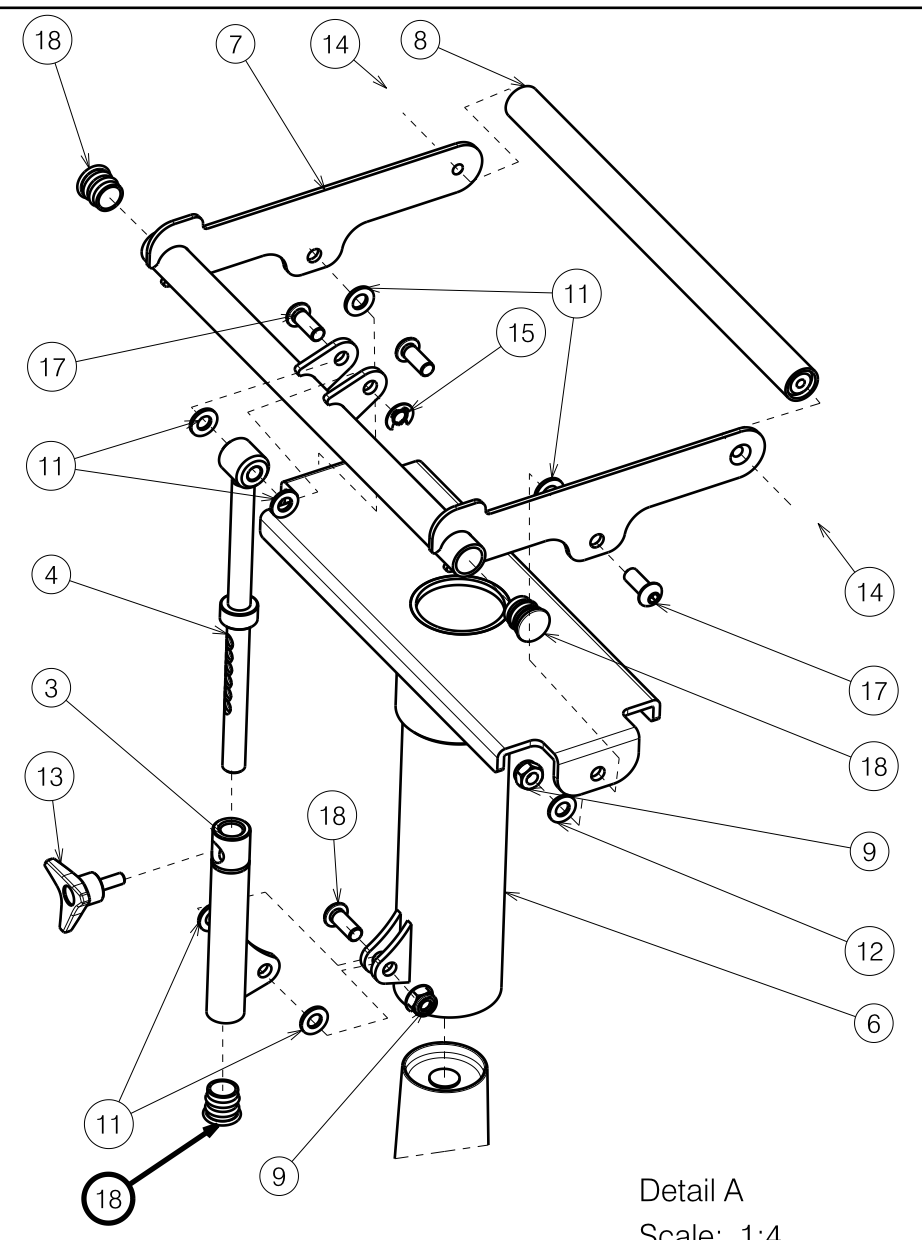

EP00127 / H

Detail A
Scale: 1:4

LOWER FRAME U82 SIZE 40				Plan No.
				EP00127 / H
Sheet 1/2				
Scale: 1:8	Drafted	Verified	Confirmed	
Date	25/10/2013	30/05/2019	30/05/2019	
Initials	WM	PM	TK	

Material			
No.	Plan	Article	Quantity
1	YP04126	2846254	1
2	YP04131	2851500	2
3	YP04140	2846406	1
4	YP04141	2846600	1
5	YP04536	2870006	1
6	YP04539	2870106	1
7	YP04541	2868100	1
8	YP04473	2865700	1
9	X001016	1001682	3
10	M5X10 DIN912	1001488	4
11	D9xD17 DIN126	1001554	2
12	D8.4XD17	1003199	6
13	M6x15	1009932	1
14	M6X20 DIN7991	1903081	2
15	---	1001511	1
16	---	1906679	4
17	M8x20	1992349	4
18	---	1990648	3
19	---	2993831	1
20	---	2992513	4
21	---	2992514	4

EP00127 / H

LOWER FRAME U82 SIZE 40				Plan No.
				EP00127 / H
Scale: 1:8	Drafted	Verified	Confirmed	
Date	25/10/2013	30/05/2019	30/05/2019	
Initials	WM	PM	TK	