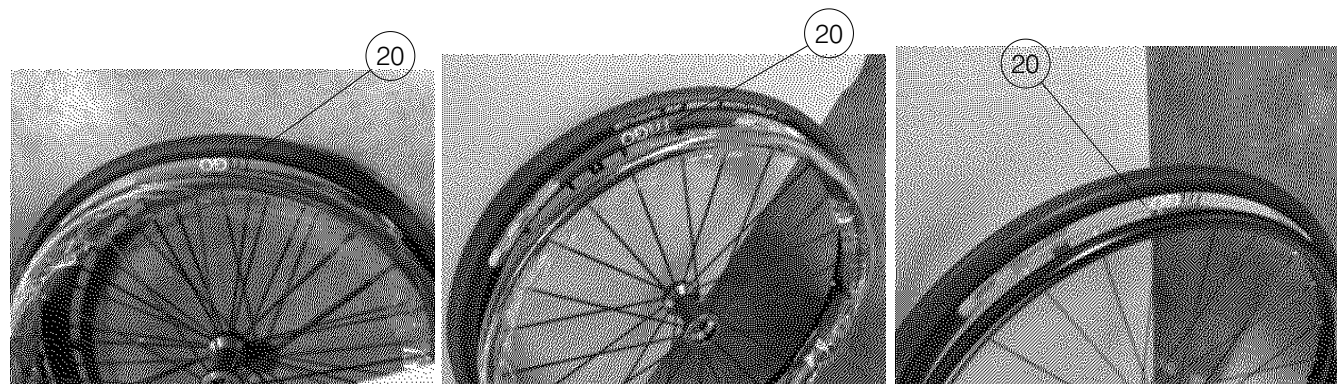

*for depths 32-36 use only 18" and 20" wheels
use corresponding quickrelease

** Only for spinergy wheels

*** option for 24" wheels

EP00243/I

Exploded Trigo Left Rear Wheel with Clamps				Plan No.
Page 2/2				EP00243/I
Scale: 1:4	Drafted	Verified	Confirmed	
Date	16/10/2017	29/09/2022	29/09/2022	
Initials	AS	AZ	TK	