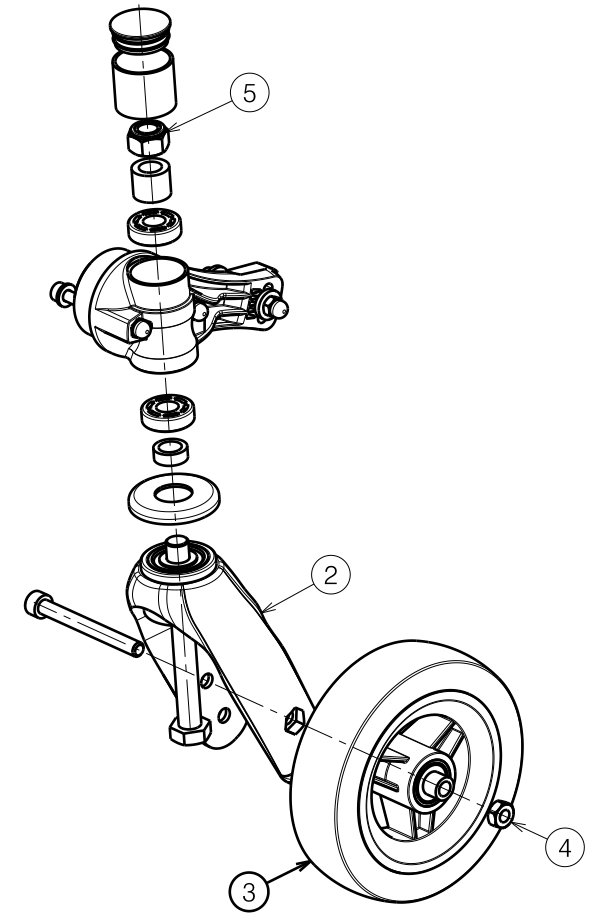

Material			
No.	Plan	Article	Quantity
1	Wheel 22"	1914625	2
2	Plastic	1992599	2
3	Wheel 140x37	1914613	2
4	M8	1998994	2
5	M12	1001684	2

E001116 / B

S1 KIT TYPE V300F / V300DL				Plan No.
				E001116 / B
Scale: 1:4	Drafted	Verified	Confirmed	
Date	25/09/2018	10/10/2018	10/10/2018	
Initials	TT	PA	PJ	