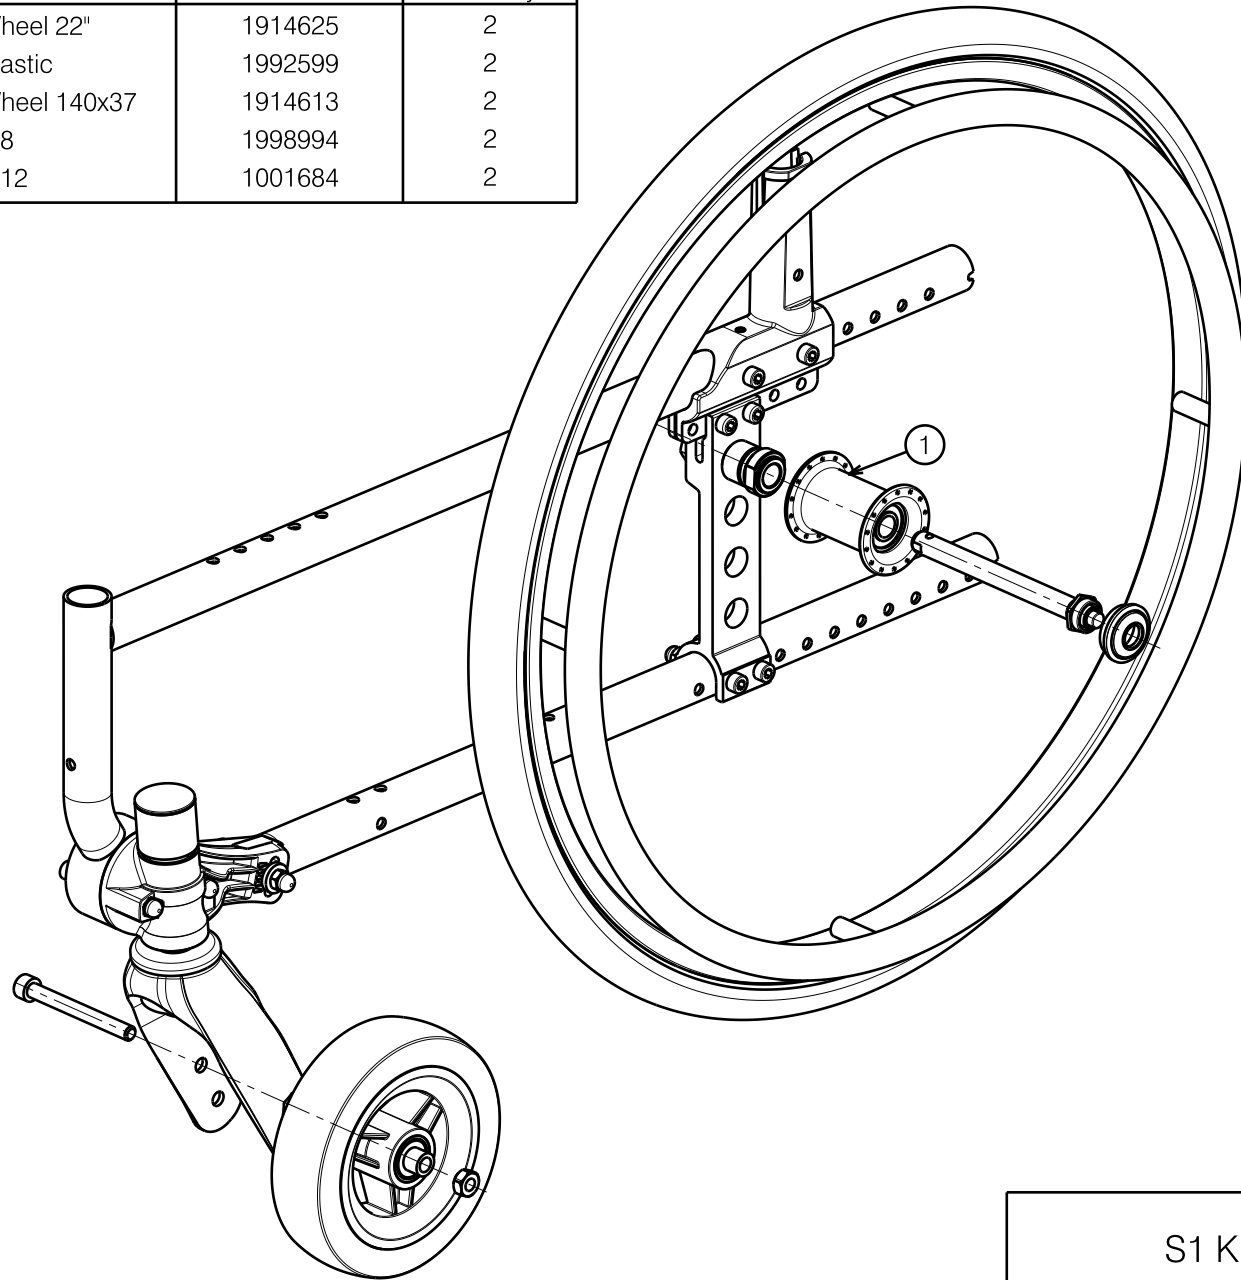

Material			
No.	Plan	Article	Quantity
1	Wheel 22"	1914625	2
2	Plastic	1992599	2
3	Wheel 140x37	1914613	2
4	M8	1998994	2
5	M12	1001684	2

E001116 / B

S1 KIT TYPE V300F / V300DL				Plan No.
				E001116 / B
Scale: 1:4	Drafted	Verified	Confirmed	
Date	25/09/2018	10/10/2018	10/10/2018	
Initials	TT	PA	PJ	